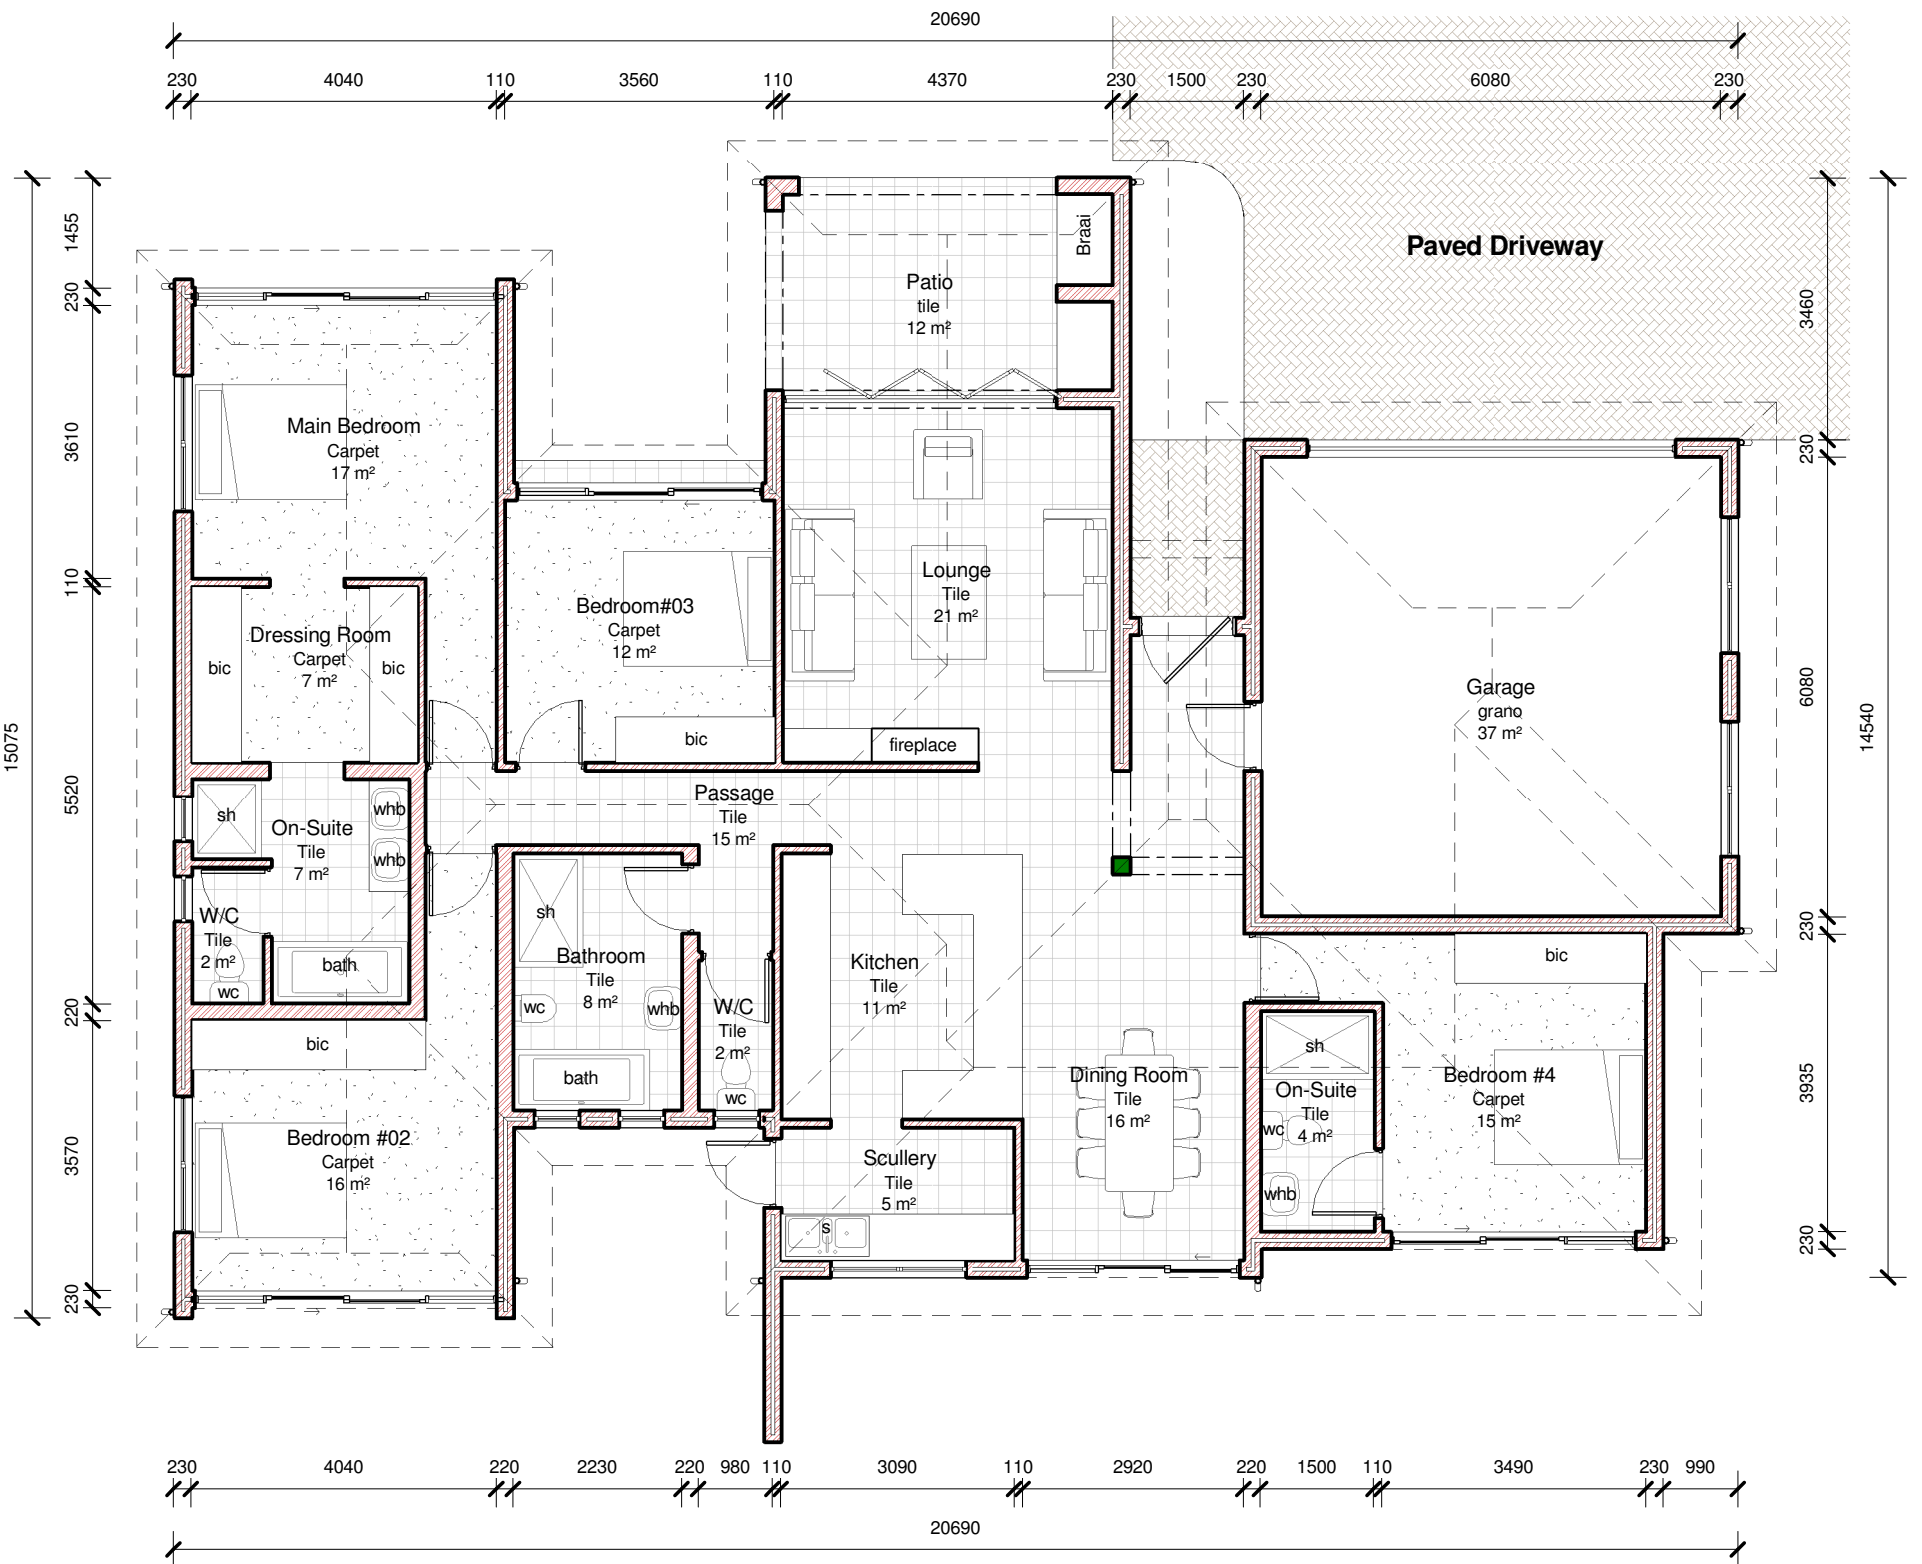

NORTH ELEVATION

SCALE 1 : 100

GROUND STOREY PLAN

SCALE 1 : 100

UNIT TYPE

5

SINGLE STOREY

4 BEDROOM DOUBLE GARAGE

239m²

CORAL
BEACH ESTATE

IMBONO
F.J.A
architects cc