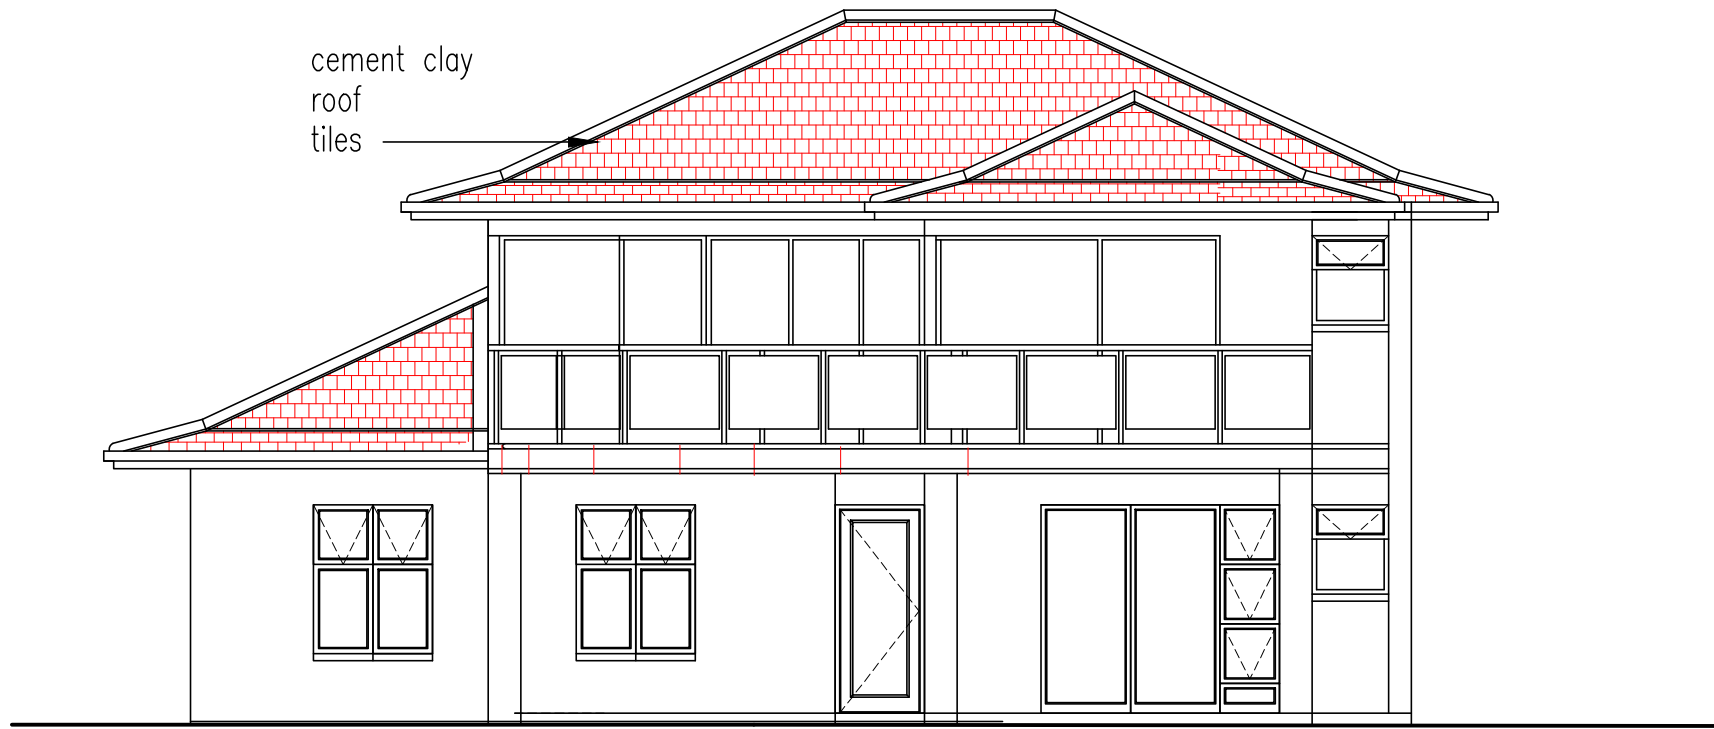

SCALE N/A

UNIT TYPE

**5**

DOUBLE STOREY

3 BEDROOM SINGLE GARAGE

178m<sup>2</sup>

**STREET ELEVATION**

SCALE N/A