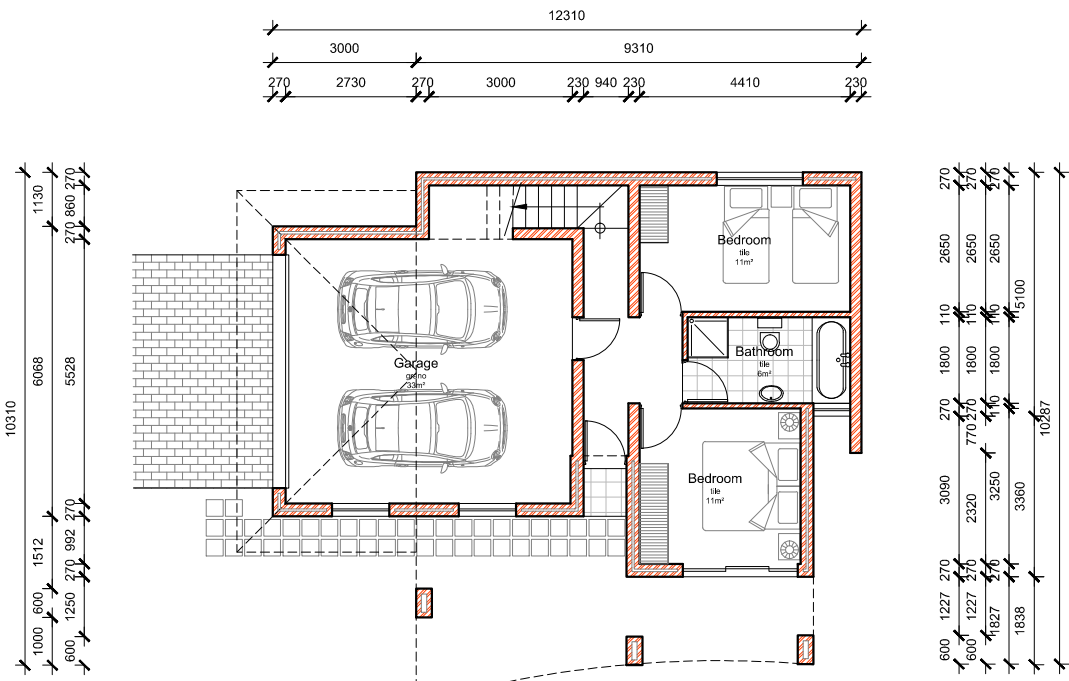

DOUBLE STOREY

3 BEDROOM SINGLE GARAGE

165m<sup>2</sup>

**STREET ELEVATION**

SCALE N/A

**GROUND FLOOR PLAN**

SCALE N/A

**FIRST FLOOR PLAN**

SCALE N/A

UNIT TYPE

**5**

DOUBLE STOREY

3 BEDROOM SINGLE GARAGE

178m<sup>2</sup>

**STREET ELEVATION**

SCALE N/A

**GROUND FLOOR PLAN**

SCALE N/A

**FIRST FLOOR PLAN**

SCALE N/A

UNIT TYPE

**6**

DOUBLE STOREY

3 BEDROOM DOUBLE GARAGE