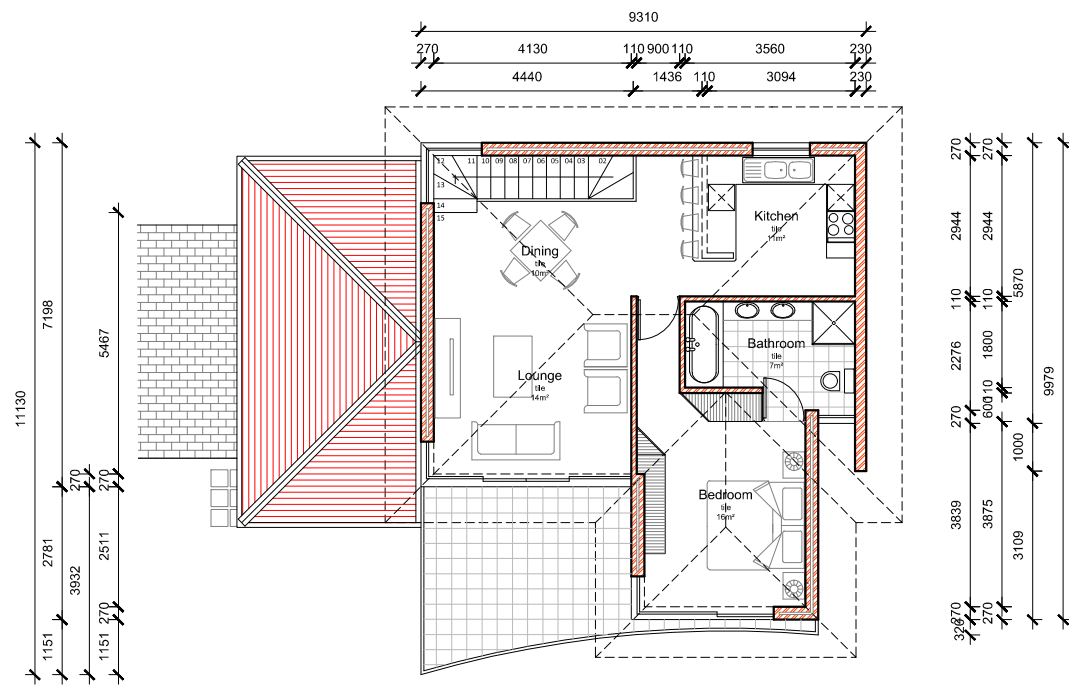

DOUBLE STOREY

3 BEDROOM SINGLE GARAGE

165m<sup>2</sup>

**STREET ELEVATION**

SCALE N/A

**GROUND FLOOR PLAN**

SCALE N/A

**FIRST FLOOR PLAN**

SCALE N/A

UNIT TYPE

**5**

DOUBLE STOREY

3 BEDROOM SINGLE GARAGE

178m<sup>2</sup>

**STREET ELEVATION**

SCALE N/A

**GROUND FLOOR PLAN**

SCALE N/A

**FIRST FLOOR PLAN**

SCALE N/A

UNIT TYPE

**6**

DOUBLE STOREY

3 BEDROOM DOUBLE GARAGE